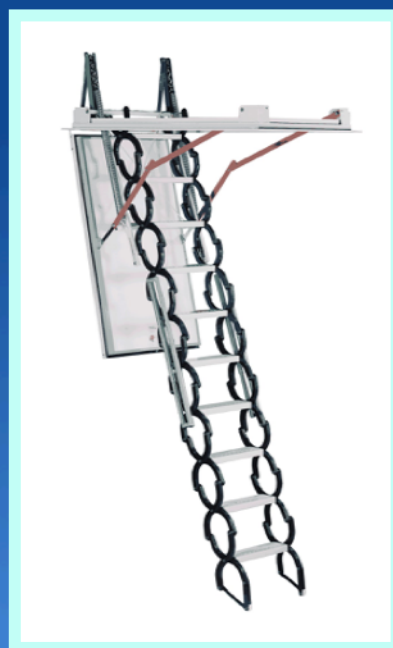

Rough Opening
Sizes
22 1/2" X 75"
30" X 75"

Fire Rating
None

“An Attic Stair Like No Other”

Galaxy - Remote Controlled

Weight Rating
350 lb.

Height Range
7' - 2" to 10' - 2"

Rough Opening
Size
27 3/4" X 55 1/4"

Fire Rating
30 Minute

Galaxy II - Remote Controlled

Weight Rating
350 lb.

Height Range
7' - 6" to 10'

Rough Opening
Sizes
22 1/2" X 54"
30" X 60"

Fire Rating
None

ProTech

Weight Rating
350 lb.

Height Range
8' to 10'

Rough Opening
Size
23 1/2" X 51 1/2"

Fire Rating
30 Minute

ProTech - 12

Weight Rating
350 lb.

Height Range
10' - 4" to 12'

Rough Opening
Size
30" X 60"

Fire Rating
75 Minute