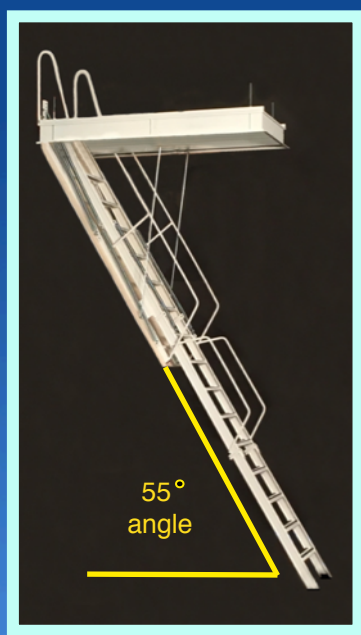

Fire Rating
None

Star

Weight Rating
350 lb.

Height Range
7' - 4" to 10'

Rough Opening
Sizes
22 1/2" X 36"
22 1/2" X 54"
25 1/2" X 54"
30" X 60"

Fire Rating
None

F - Series

Weight Rating
570 lb.

Height Range
7' - 4" to 15' - 4"

Rough Opening
Sizes
22 1/2" X 60"
25 1/2" X 60"
30" X 60"

22 1/2" X 75"
25 1/2" X 75"
30" X 75"

Fire Rating
None

G - Series

Weight Rating
570 lb.

Height Range
7' - 4" to 10' - 4"

Rough Opening
Sizes
22 1/2" X 75"
30" X 75"

Fire Rating
None

“An Attic Stair Like No Other”

Galaxy - Remote Controlled

Weight Rating
350 lb.

Height Range
7' - 2" to 10' - 2"

Rough Opening
Size
27 3/4" X 55 1/4"